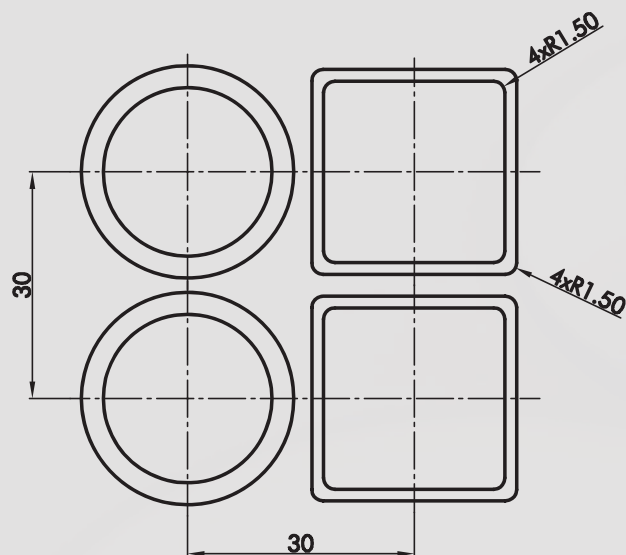

Vandalism-proof

Mounting Depth Dimensions

	QXJUDIP65_CR	
		RXJUH
CTF	●	●
CTLF	●	●
CTLP_485	●	●
CTP_485	●	●
CZTLP	●	●
CZTLP2	●	●
CZTP	●	●
CZTP2	●	●
PCD3012	●	●

Cutout Dimensions

Pushbutton Heads (momentary/push-push)

Illustration	Dimensions	Description	Type
		<p>Short-stroke Pushbutton Head all-metal (anodised aluminium) front bezel metallic</p>	RXJUH
		<p>Short-stroke Pushbutton Head all-metal (zinc-die casting, mat chromium plated) front bezel metallic</p>	QXJUDIP65_CR