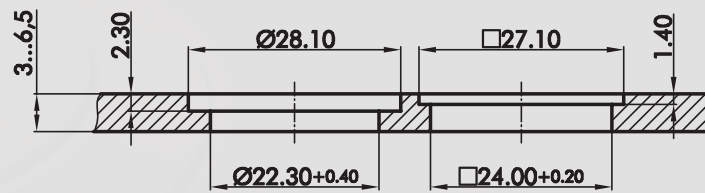

Vandalism-proof

Mounting Depth Dimensions

	QXJUDIP65_CR	
		RXJUH
CTF	●	●
CTLF	●	●
CTLP_485	●	●
CTP_485	●	●
CZTLP	●	●
CZTLP2	●	●
CZTP	●	●
CZTP2	●	●
PCD3012	●	●

Cutout Dimensions

Pushbutton Heads (momentary/push-push)

Illustration	Dimensions	Description	Type
		<p>Short-stroke Pushbutton Head all-metal (anodised aluminium) front bezel metallic</p>	RXJUH
		<p>Short-stroke Pushbutton Head all-metal (zinc-die casting, mat chromium plated) front bezel metallic</p>	QXJUDIP65_CR